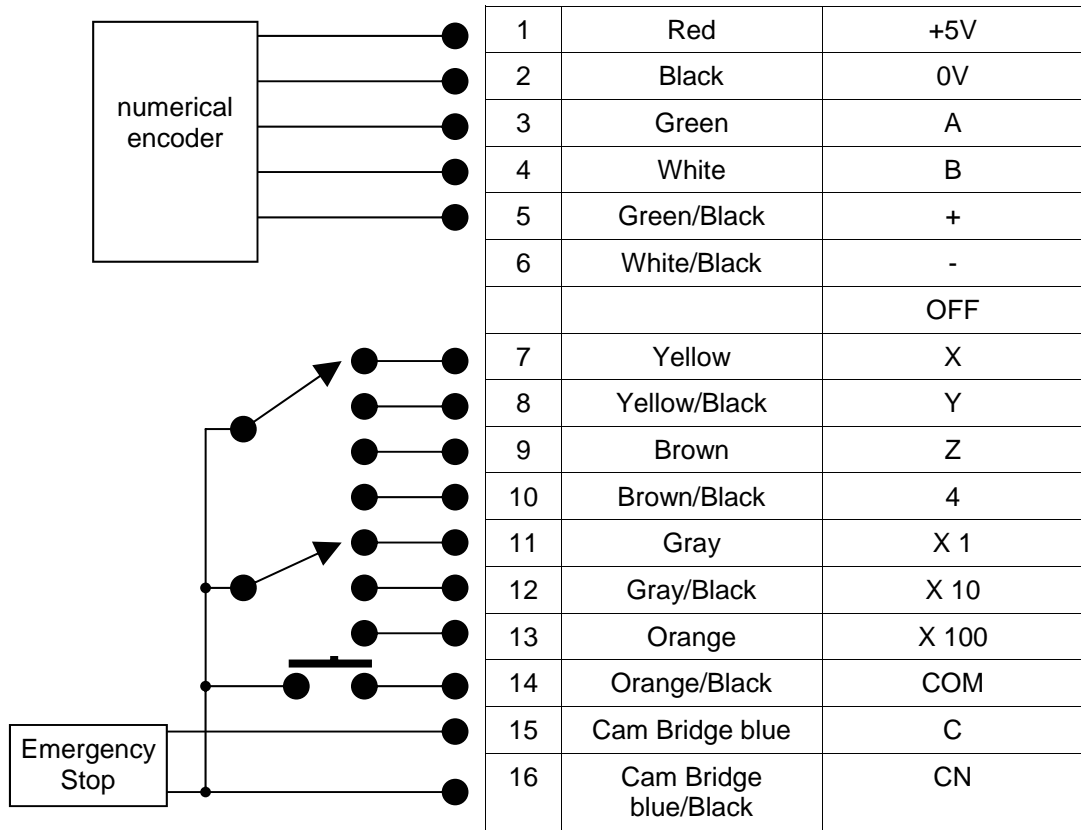

2 HW1 connection specification

3 CNC4AU connection specification

	HW1	CNC4AU K3	CNC4AU K10	CNC4AU K14
1	Red			1
2	Black			4
3	Green			3
4	White			2
5	Green/Black			1
6	White/Black		33	
7	Yellow	17		
8	Yellow/Black	15		
9	Brown	13		
10	Brown/Black	11		
11	Gray	9		
12	Gray/Black	7		
13	Orange	5		
14	Orange/Black	3		
15	Cam Bridge blue	1		
16	Cam Bridge blue/Black	2		